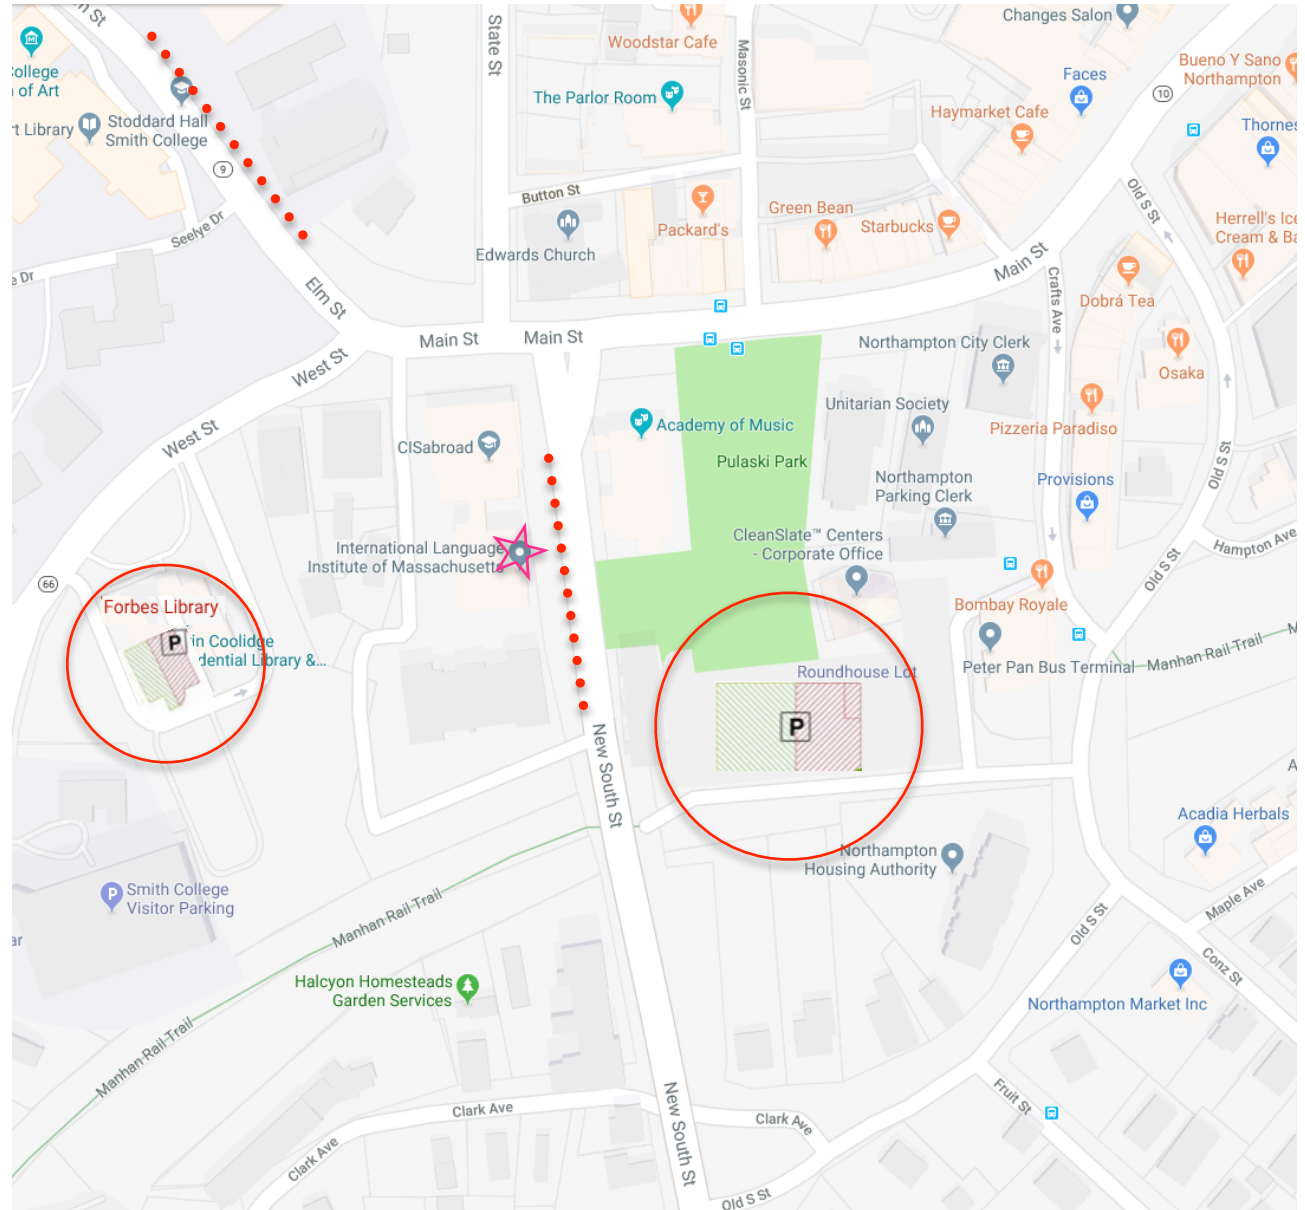

Parking near The International Language Institute (ILI)

Students and visitors **CANNOT** park behind ILI.

TOWING IS STRICTLY ENFORCED.

Sorry for the inconvenience.

Places to Park Close to ILI:

- Parking Meters on New South St., $0.50/hour, (free after 5pm)
- The Round House lot behind the Peter Pan Bus Station, $0.25/hour (free after 7pm)
- Forbes Library, $0.25/hour
- Parking Meters on Elm St. across from Smith College

Parking Meters:

GREEN: LONG-TERM PARKING
 RED: SHORT-TERM PARKING

Download the app: (see back of page for details)