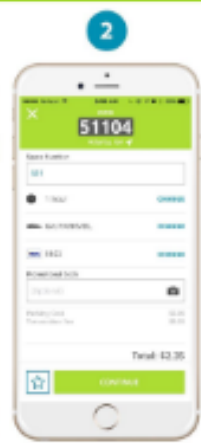

1 Quickly create an account or sign in using Apple ID

2 Continue with registration or explore the app & complete sign up later

3 Add your vehicle info, including license plate & state You can add up to 5 LPNs per account

4 To complete your account, choose from one of our many payment options.

Please note that not all payment methods are accepted in all areas

AVAILABLE FOR:   

How To Pay with Parkmobile

1 Once registered, enter in zone# located on stickers & signs on the meters or choose from nearby zones shown

2 Choose your parking duration (varies by location)

3 Confirm your information, including location, license plate, time & cost

4 A ticker will show up counting down your time remaining & in some locations, you may extend your session remotely

Parkmobile Perks

- Easy to register and use
- Saves you time and money
- Extend your parking session on-the-go (where permitted)
- Link to CC, Chase Pay, MasterPass, PayPal or Visa Checkout (where accepted)
- Save favorite and recently used zones
- See suggested nearby zones
- Set customizable parking expiration reminders
- Add up to 5 license plate numbers on your account at a time