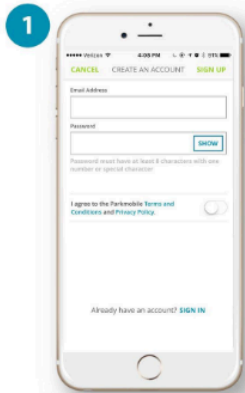

Parking Meters: 

 **GREEN: LONG-TERM PARKING**
 **RED: SHORT-TERM PARKING**

Download the app: (see back of page for details)

Registration is Quick and Easy!

Set up your Parkmobile Account in Just a Few Simple Steps:

1 Quickly create an account or sign in using Apple ID

2 Continue with registration or explore the app & complete sign up later

3 Add your vehicle info, including license plate & state You can add up to 5 LPNs per account