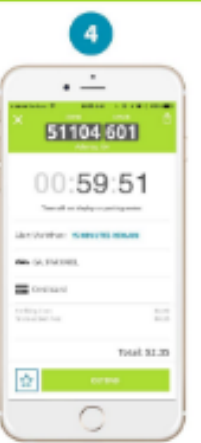

1 Quickly create an account or sign in using Apple ID

2 Continue with registration or explore the app & complete sign up later

3 Add your vehicle info, including license plate & state You can add up to 5 LPNs per account

4 To complete your account, choose from one of our many payment options.

Please note that not all payment methods are accepted in all areas

AVAILABLE FOR:   

How To Pay with Parkmobile

1 Once registered, enter in zone# located on stickers & signs on the meters or choose from nearby zones shown

2 Choose your parking duration (varies by location)

3 Confirm your information, including location, license plate, time & cost

4 A ticker will show up counting down your time remaining & in some locations, you may extend your session remotely

Parkmobile Perks

- Easy to register and use
- Saves you time and money
- Extend your parking session on-the-go (where permitted)
- Link to CC, Chase Pay, MasterPass, PayPal or Visa Checkout (where accepted)
- Save favorite and recently used zones
- See suggested nearby zones
- Set customizable parking expiration reminders
- Add up to 5 license plate numbers on your account at a time